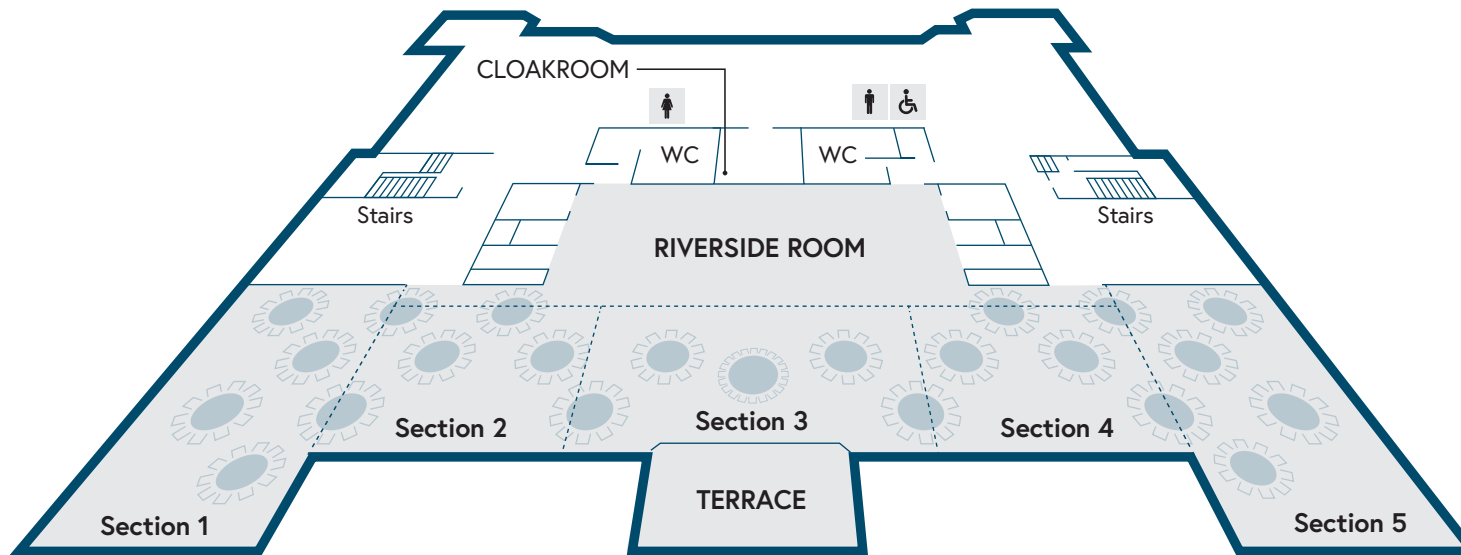

RIVERSIDE ROOM CAPACITIES

Sections	Theatre	U Shape	Boardroom	Cabaret	Fork Buffet	Reception	Dinner	Classroom
Section 1	70	27	26	36	80	80	40	24
Section 2	52	18	18	24	70	70	30	18
Section 3	90	30	30	48	100	100	60	24
Section 4	52	18	18	24	70	70	30	18
Section 5	70	27	26	36	80	80	40	24

SAVOY

LONDON

PLACE

VENUES FROM: IET