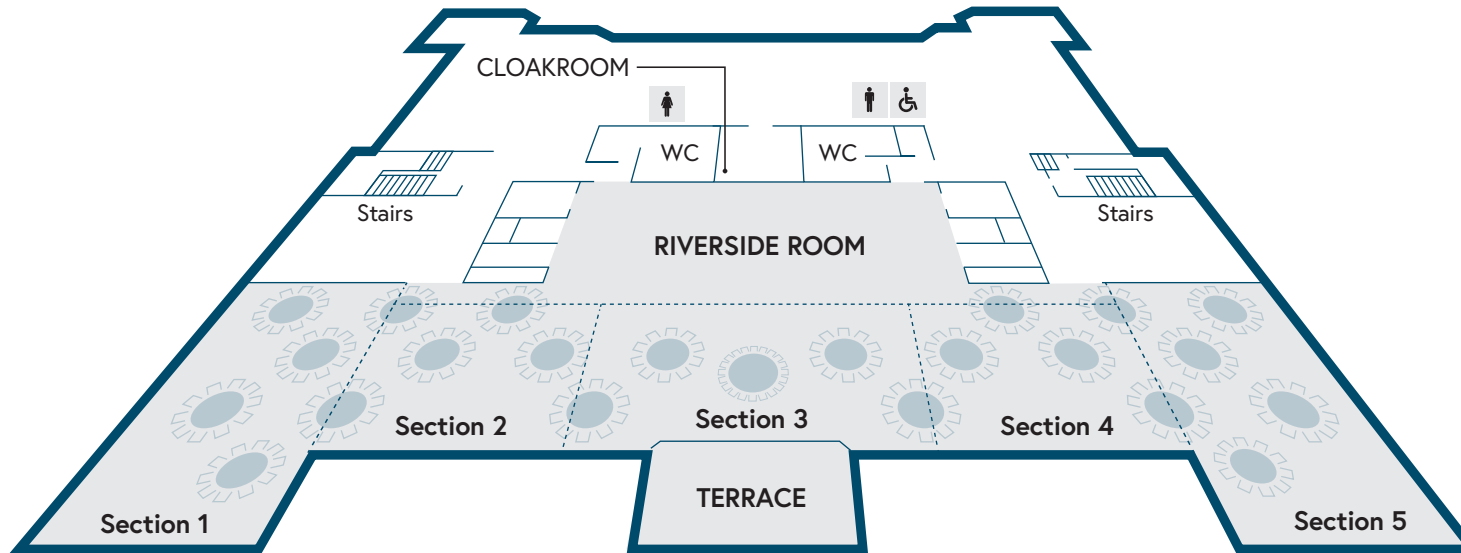

# RIVERSIDE ROOM CAPACITIES

Sections	Theatre	U Shape	Boardroom	Cabaret	Fork Buffet	Reception	Dinner	Classroom
Section 1	70	27	26	36	80	80	40	24
Section 2	52	18	18	24	70	70	30	18
Section 3	90	30	30	48	100	100	60	24
Section 4	52	18	18	24	70	70	30	18
Section 5	70	27	26	36	80	80	40	24

SAVOY

LONDON

PLACE

VENUES FROM: IET